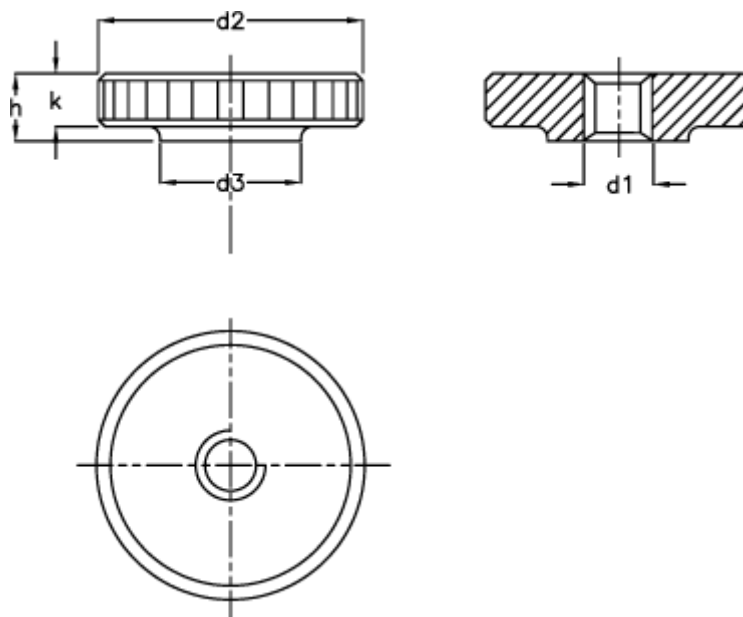

Article number: 20702507

Description: E+G flat knurled nut  
DIN 467-M4

## Measures

---

$d_1 = M4$

$d_2 = 16$

$d_3 = 8$

$h = 4$

$K = 3.5$